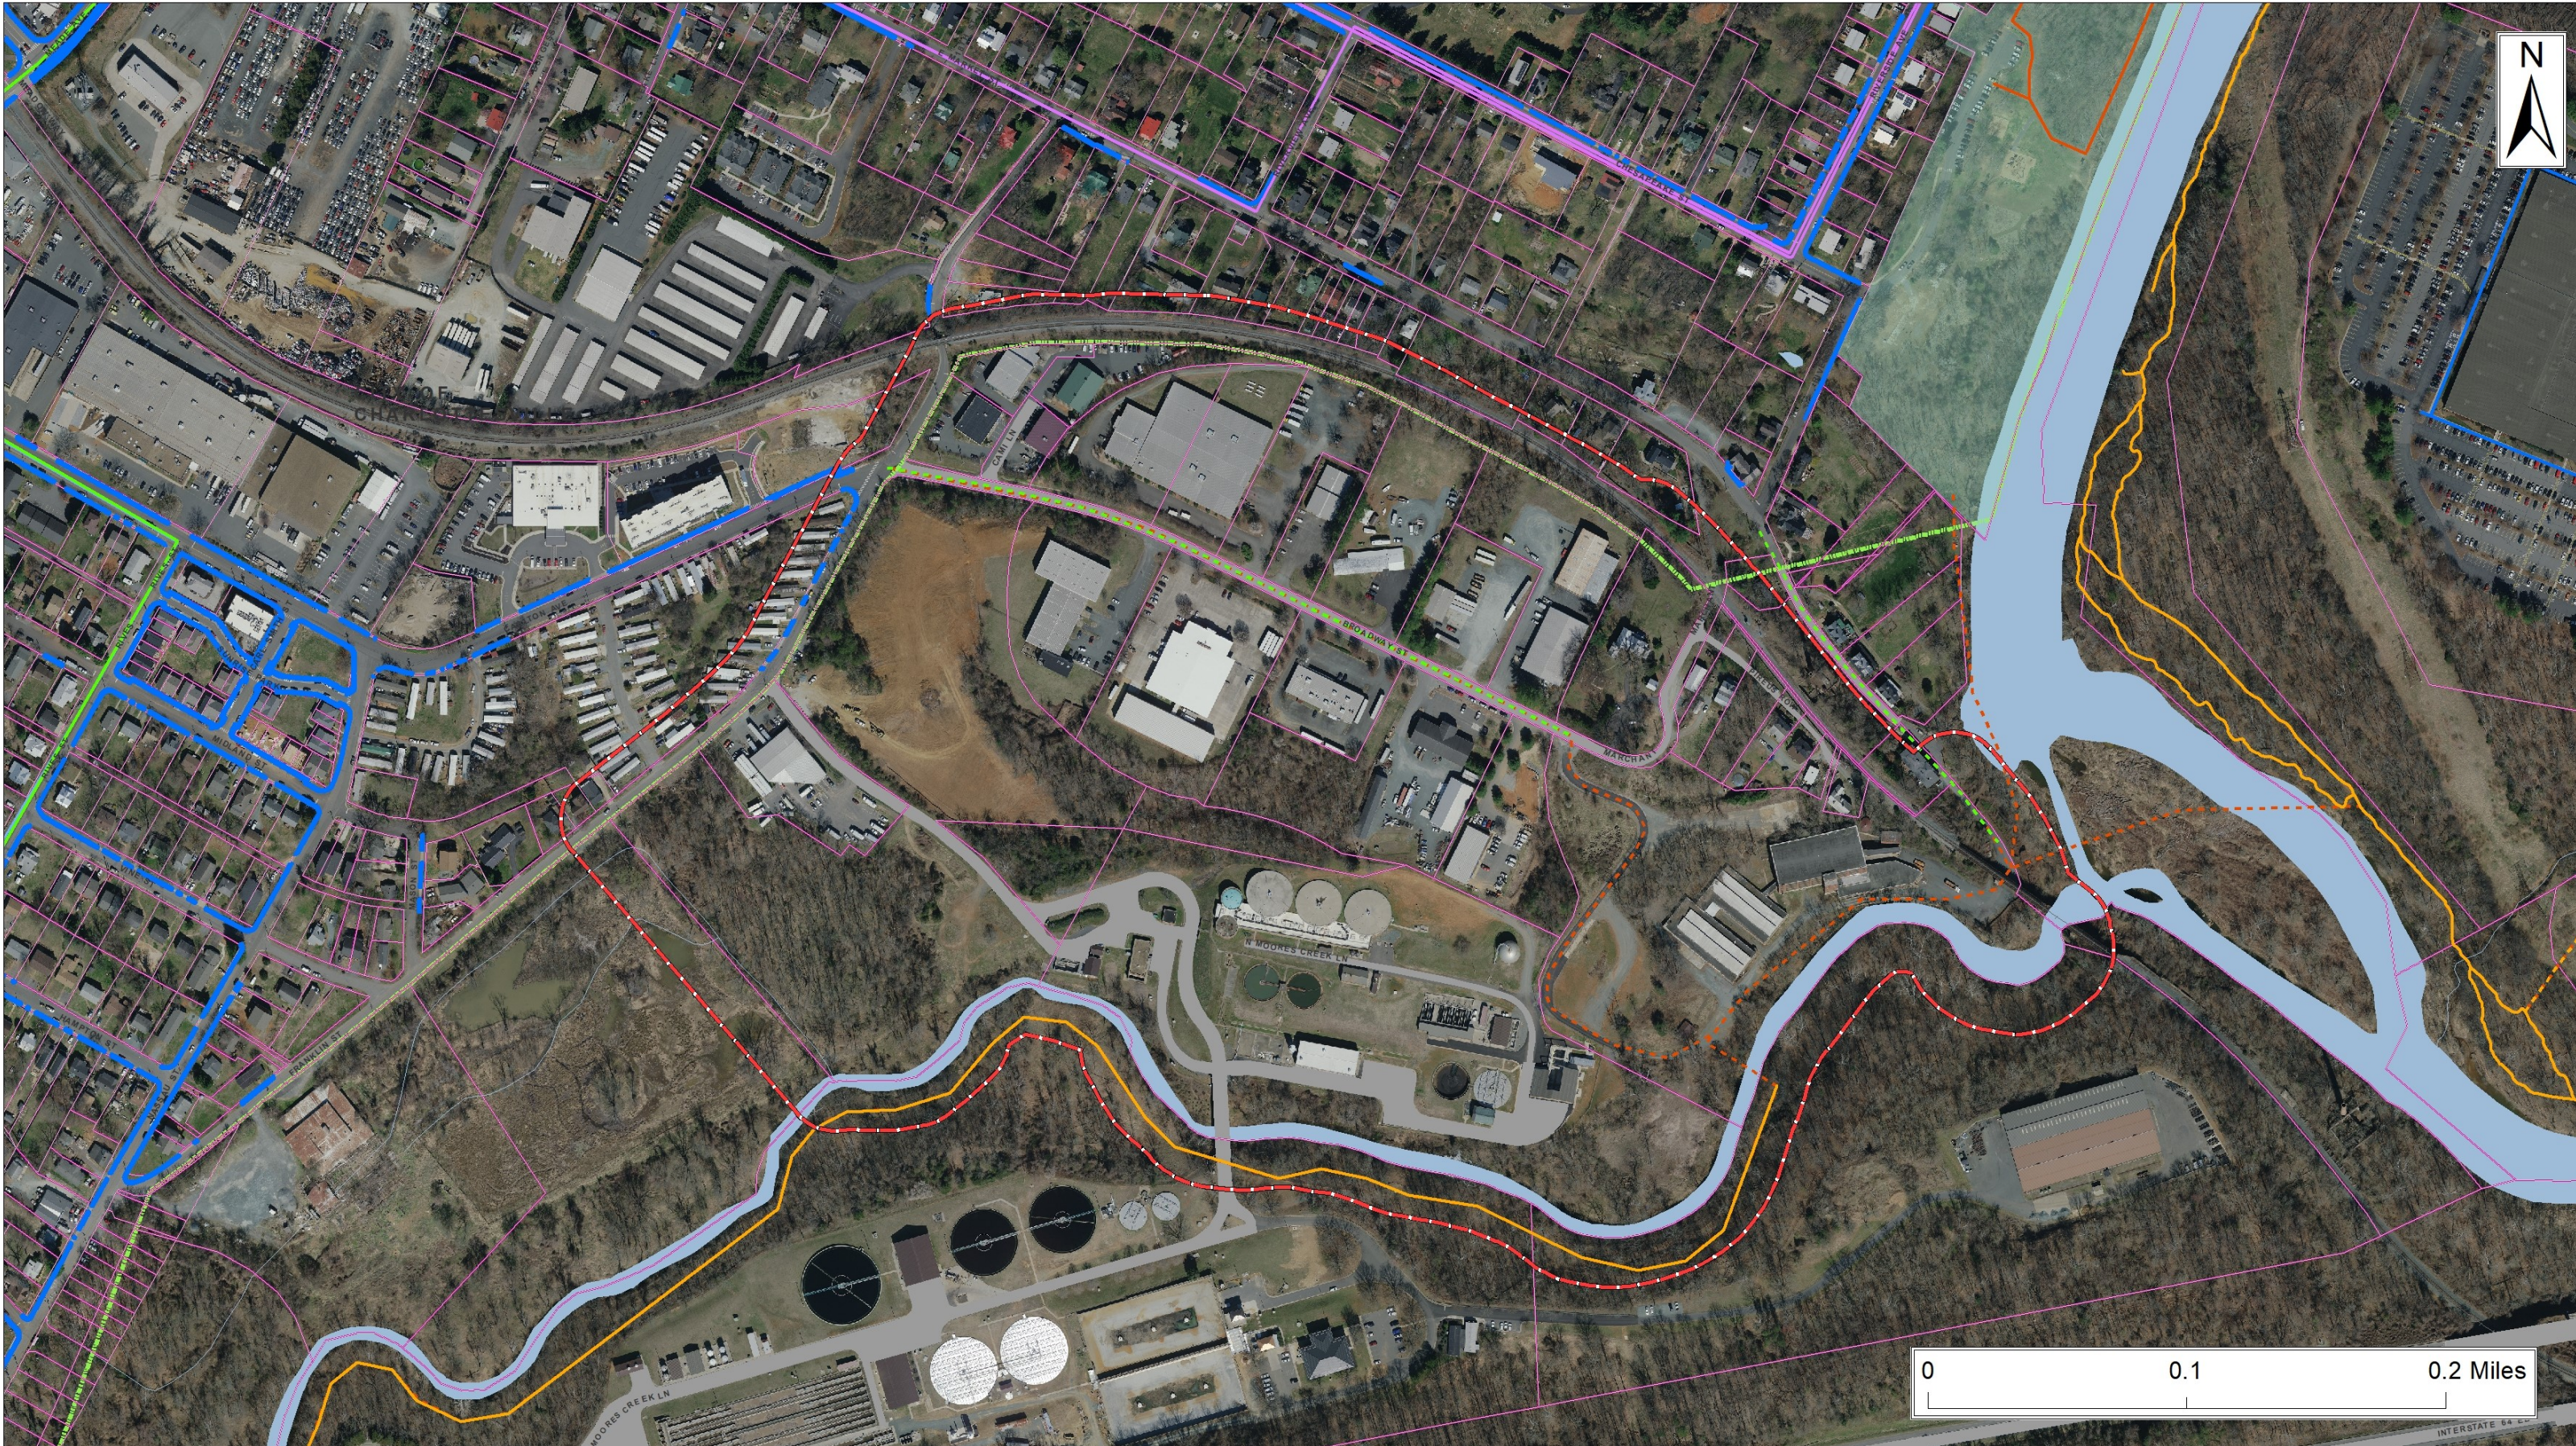

Broadway Blueprint

- Broadway Blueprint SA
- City of Charlottesville
- Route 1
- Existing
- Future
- Existing
- Future
- Existing
- Future
- Existing
- Future

The map elements depicted are graphic representations and are not to be construed or used as legal description. This map is for display purposes only.

Prepared by: Kevin McDermott; Principal Planner - Transportation Community Development- Planning Division 3/6/2020